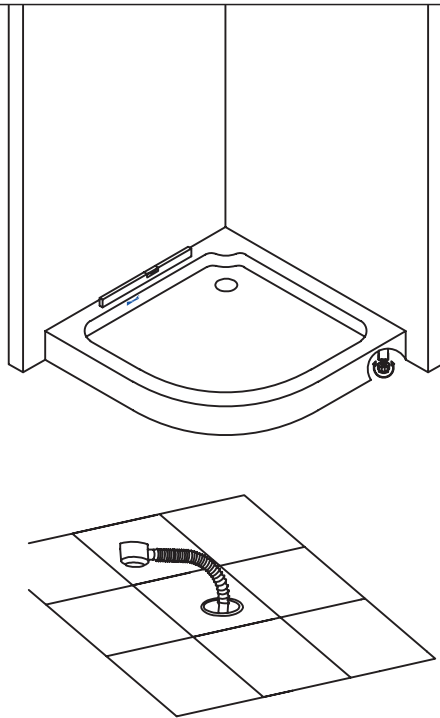

	Max door opening size:	Max side profile adjustment:
900x900mm	630mm	10mm

1

2

3

4

5

6

7