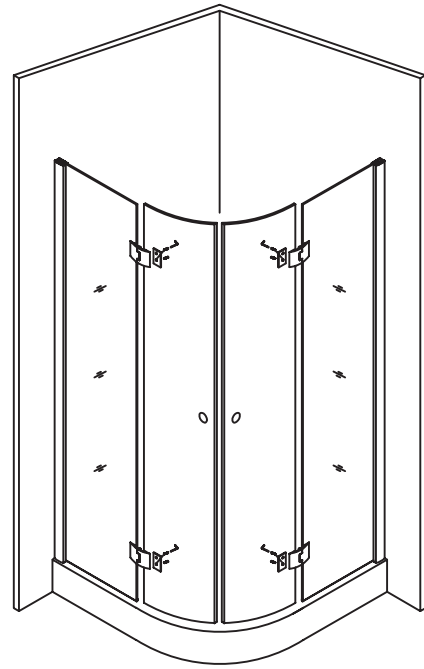

	Max door opening size:	Max side profile adjustment:
900x900mm	630mm	10mm

1

2

3

4

5

6

7