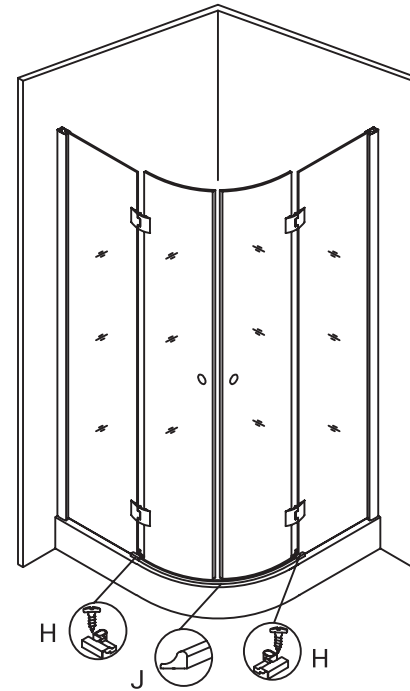

	Max door opening size:	Max side profile adjustment:
900x900mm	630mm	10mm

1

2

3

4

5

6

7