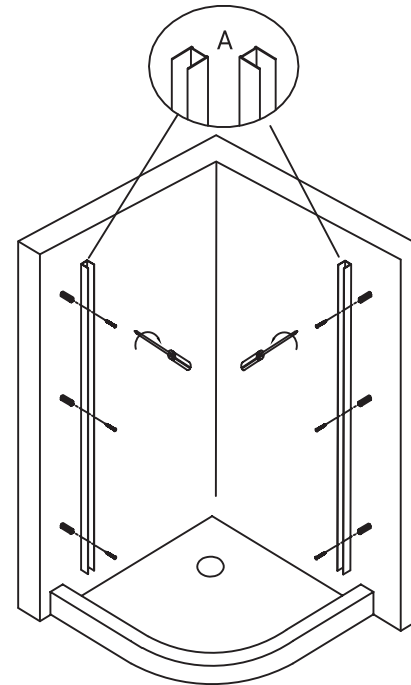

	Max door opening size:	Max side profile adjustment:
900x900mm	630mm	10mm

1

2

3

4

5

6

7