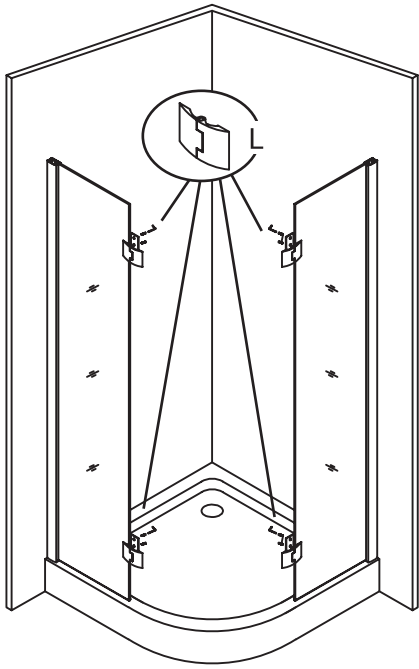

	Max door opening size:	Max side profile adjustment:
900x900mm	630mm	10mm

1

2

3

4

5

6

7