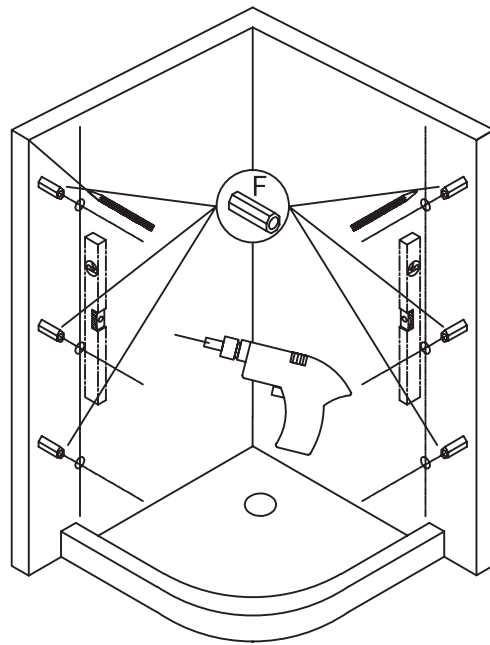

	Max door opening size:	Max side profile adjustment:
900x900mm	630mm	10mm

1

2

3

4

5

6

7