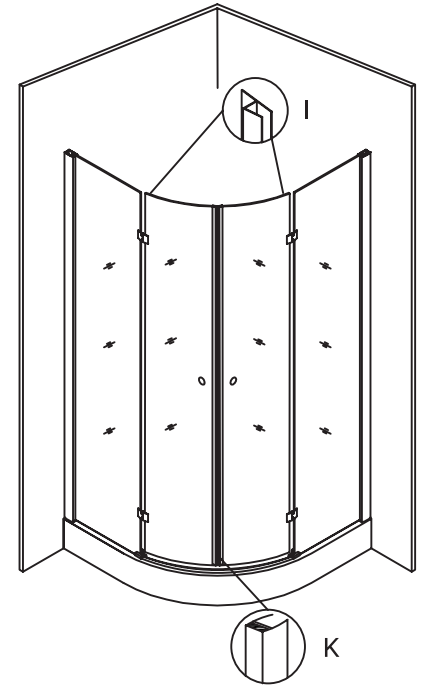

	Max door opening size:	Max side profile adjustment:
900x900mm	630mm	10mm

1

2

3

4

5

6

7