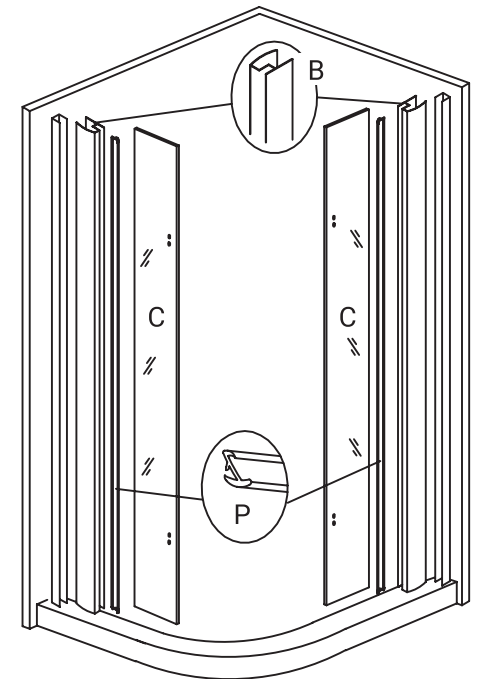

	Max door opening size:	Max side profile adjustment:
900x900mm	630mm	10mm

1

2

3

4

5

6

7