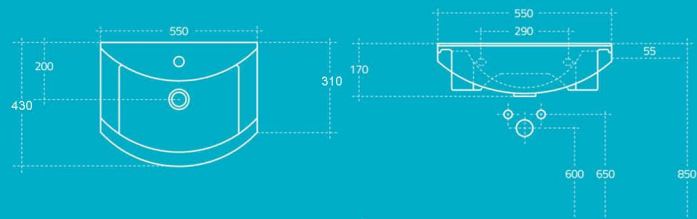

6055

55 cm ceramic wasbasin

0.045 m<sup>3</sup>

15,4± %5 kg

185 mm x 555 mm x 440 mm

16 piece for pallet

24 piece for pallet