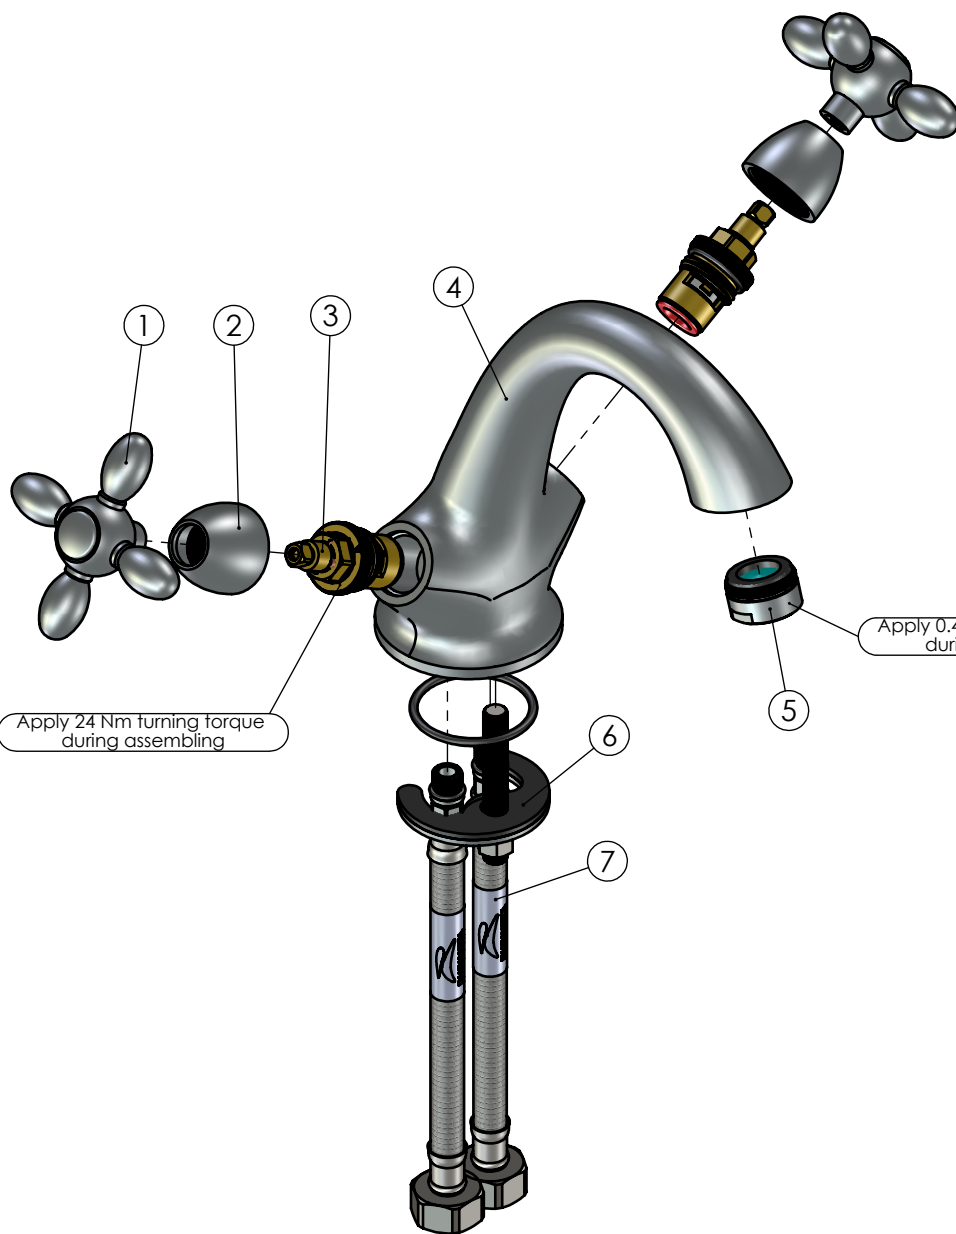

RUBINETA

Product name: **Faucet Toscana-2**
Product Code: **M20006**

ITEM NO.	PART CODE	NAME	QUANTITY
1	631177	Handle M-33	2
2	631050	Valve cap, M-1	2
3	664028	Ceramic disk valve 1/2"	2
4	635185	Body M-2	1
5	636716	Aerator M24x1 perlator honeycomb	1
6	636958	Fixing set M-33	1
7	618040	Faucet hose G1/2"-M10x1 400 mm	2