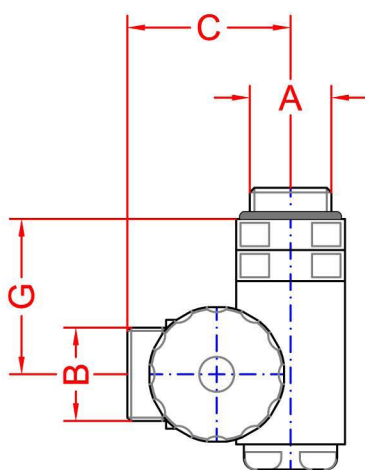

codice code	A	B	C	D	E	F	G
	1/2"	24-19	42	72.5	34	48	40

codice code	A	B	C	D	E	F	G	H
	1/2"	24-19	42	72.5	42	56	40	1/2"

CP3021