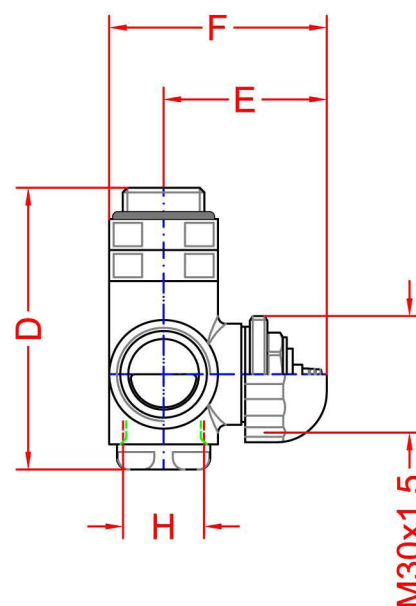

codice code	A	B	C	D	E	F	G
	1/2"	24-19	42	72.5	34	48	40

codice code	A	B	C	D	E	F	G	H
	1/2"	24-19	42	72.5	42	56	40	1/2"

CP3021